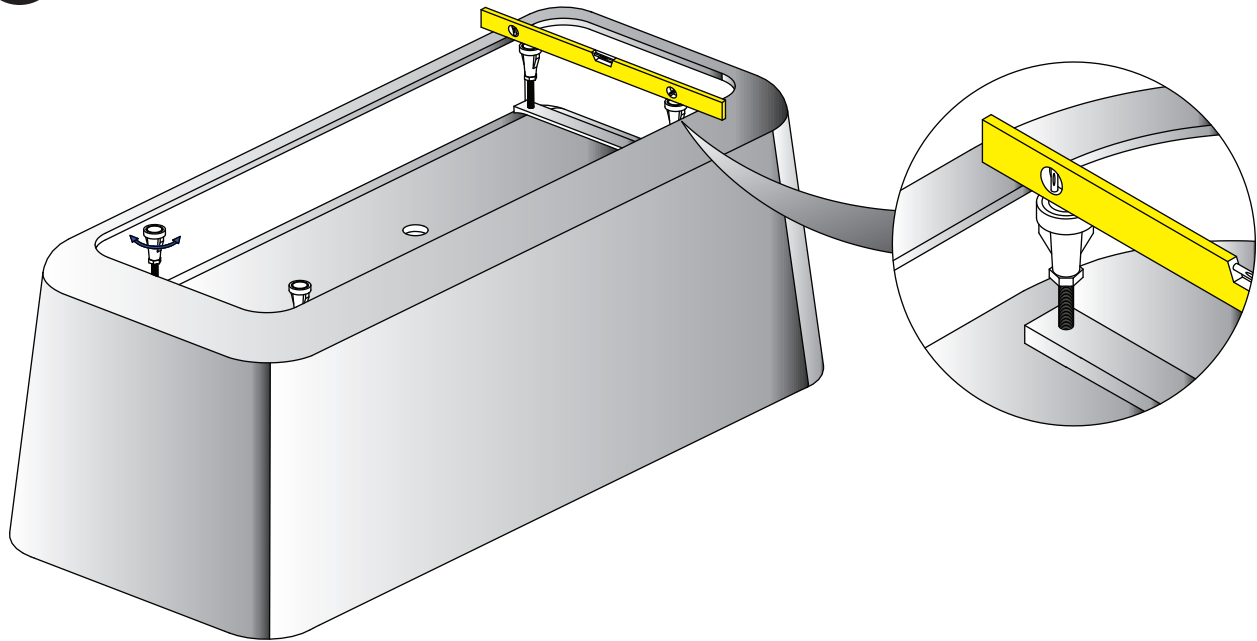

BATHLIFE BATHTUB SUND 170/F1 GO KLOK 180/F2 GO FÖRNUFTIG 170/F1 GO INSTALLATION INSTRUCTIONS

bathlife®
OF SWEDEN

1

2

Copyright ©2020 Bygghemma Sverige AB. Original content rights reserved. All product names, logos, and brands are property of their respective owners.