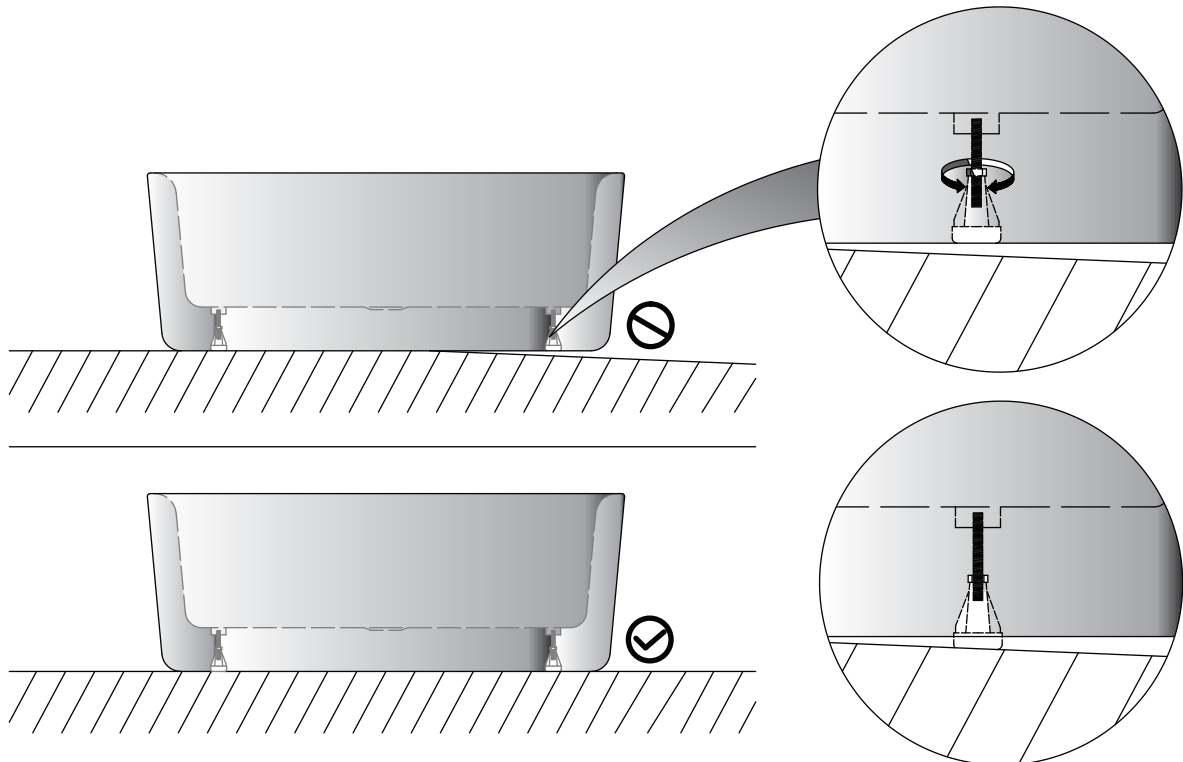

BATHLIFE BATHTUB SUND 170/F1 GO KLOK 180/F2 GO FÖRNUFTIG 170/F1 GO INSTALLATION INSTRUCTIONS

bathlife®
OF SWEDEN

1

2

Copyright ©2020 Bygghemma Sverige AB. Original content rights reserved. All product names, logos, and brands are property of their respective owners.